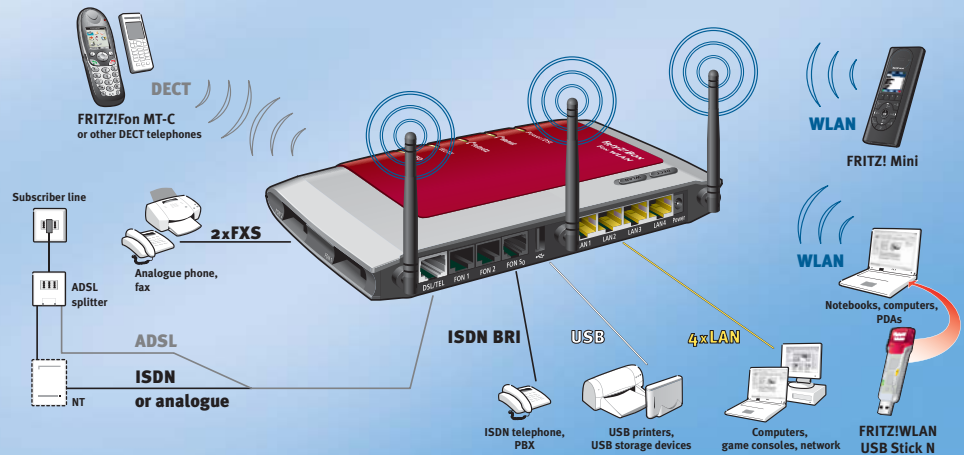

FRITZ!Box Fon WLAN 7270

WLAN 802.11n

The FRITZ!Box Fon WLAN 7270 enables users to enjoy WLAN connections with the wireless standard of the future, IEEE 802.11n (Draft 2.0), at 2.4 GHz and also in the very low-interference 5 GHz band. This gets users ready for future WLAN developments. MIMO multiple antennas (multiple input multiple output) increase the range, quality and data rate of the WLAN connection.

Thanks to the preconfigured, individual WPA/WPA2 encryption, the FRITZ!Box Fon WLAN 7270 is already secure when it leaves the factory.

DECT base station and answering machine

The integrated DECT base station enables you to use up to 5 cordless phones. Depending on configuration, the FRITZ!Box Fon WLAN 7270 allows for up to 5 answering machines, each with its own phone number. Set-up and maintenance are convenient and take place on the user-friendly FRITZ!Box surface.

Save energy with FRITZ!

With the eco mode, the FRITZ!Box Fon WLAN 7270 adapts to the amount of data transfer, resulting in optimum energy consumption. When not in use, processor performance is minimised and unused interfaces are turned off. Thanks to the WLAN night switch, the length of transmission time can be set or turned off manually.

More possibilities with USB 2.0

The high-speed USB port allows for new applications in the network. So the user can connect the hard drive containing their entire music collection and listen to it via the local network (UPnP AV). USB printers and storage devices can also be used in the network: you can work on documents while they're located in the USB storage device and share the content with others online.

Warranty

AVM provides a five-year warranty. AVM's customer service includes free updates and our award-winning support by email or phone.

Multiple award winner

FRITZ! products have received many awards in the IT press commending both their user-friendly operation and the high security standards they fulfil from the word "go".