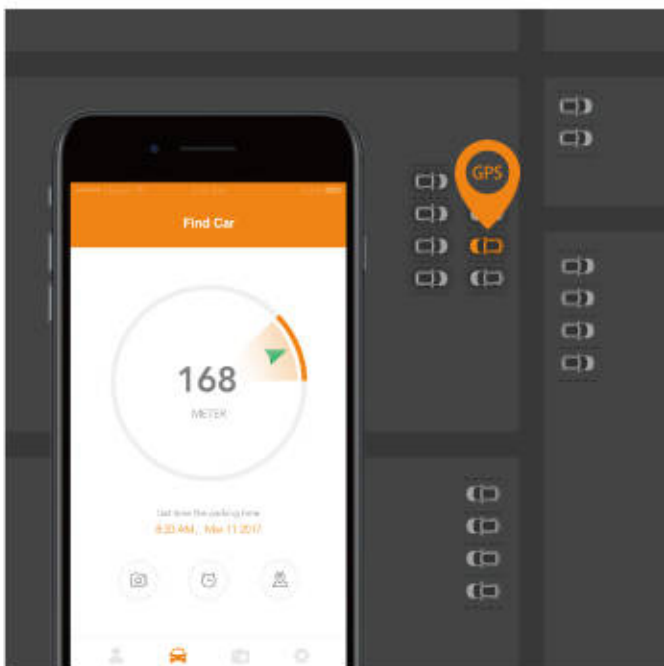

Aesthetically designed packaging draws the eye and conserves shelf space.

FULLY LOADED

Packed with everything you need, so you're good to go—right out of the box.

LOCATE YOUR CAR INSTANTLY

ROAV app locks onto your car's location and guides you back.

SEAMLESS PHONE INTEGRATION

ROAV app unifies all non-charging functions into one easy-to-use app.

BROADCAST YOUR MUSIC

Bluetooth 4.2 wirelessly streams playlists from your phone to your FM radio.